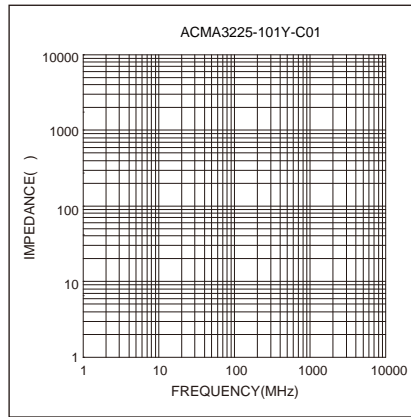

## Typical Electrical Characteristics:

Reel Dimension : [mm]

Packaging Quantity:

1000 Pcs/Reel

5 Reel /Inner box( 5000 Pcs)

8 Inner box/Carton box(40K Pcs)

Cautions and Warnings:

Storage Conditions :