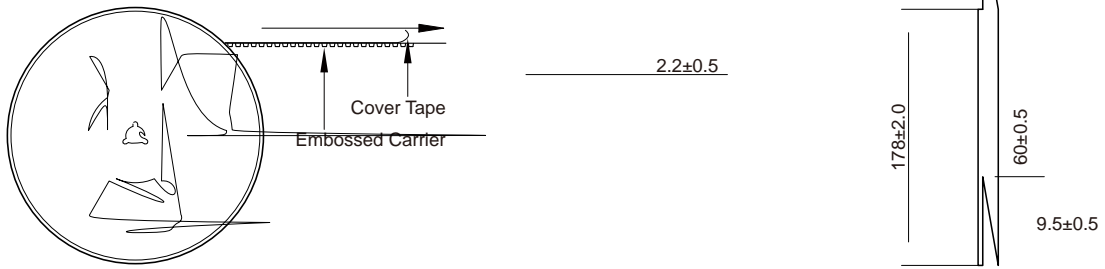

## Typical Electrical Characteristics:

Reel Dimension : [mm]

Packaging Quantity:

1000 Pcs/Reel

5 Reel /Inner box( 5000 Pcs)

8 Inner box/Carton box(40K Pcs)

Cautions and Warnings:

Storage Conditions :