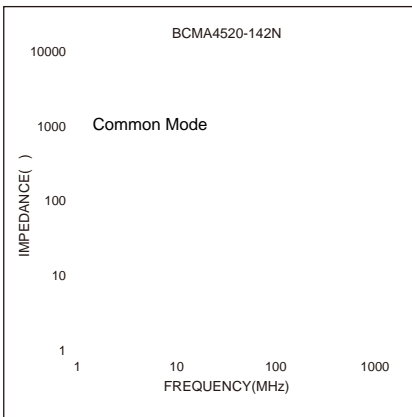

BCMA Series

Size 4520

Dimensions: [mm]

Electrical Properties:

Typical Electrical Characteristics:

Peel force of top cover tape:

Reel Dimension: [mm]

Packaging Quantity: