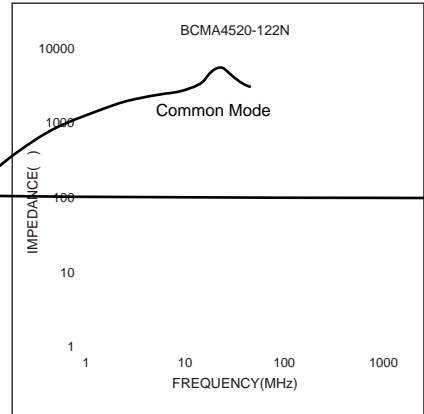

BCMA Series

Size 4520

Dimensions: [mm]

Electrical Properties:

Typical Electrical Characteristics:

Peel force of top cover tape:

Reel Dimension: [mm]

Packaging Quantity: