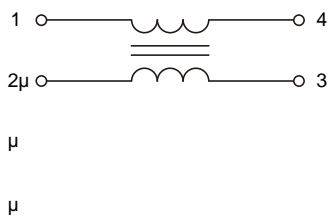

BCMA Series

Size 4520

Dimensions: [mm]

Electrical Properties:

Typical Electrical Characteristics:

Peel force of top cover tape:

Reel Dimension: [mm]

Packaging Quantity: