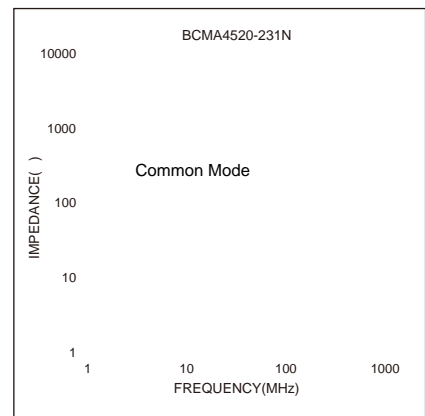

BCMA Series

Size 4520

Dimensions: [mm]

Electrical Properties:

Typical Electrical Characteristics:

Peel force of top cover tape:

Reel Dimension: [mm]

Packaging Quantity: