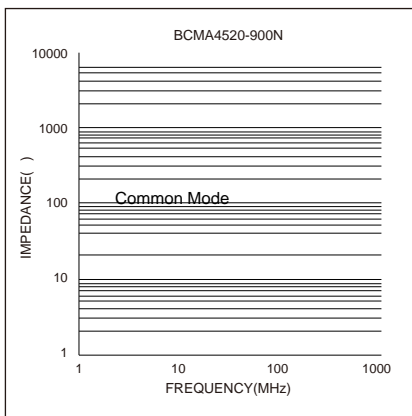

BCMA Series

Size 4520

Dimensions: [mm]

Electrical Properties:

Typical Electrical Characteristics:

Peel force of top cover tape:

Reel Dimension: [mm]

Packaging Quantity: