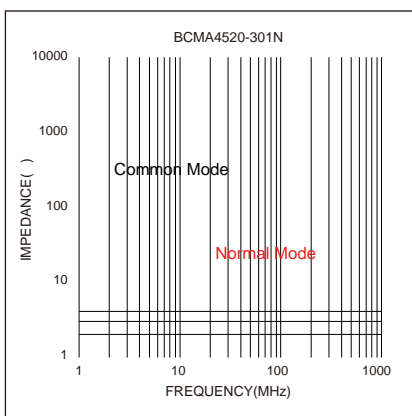

BCMA Series

Size 4520

Dimensions: [mm]

Electrical Properties:

Typical Electrical Characteristics:

Peel force of top cover tape:

Reel Dimension: [mm]

Packaging Quantity: