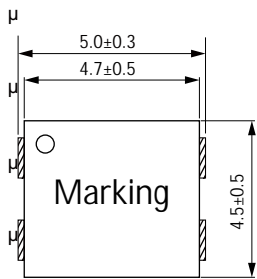

BCMA Series

Size 4520

Dimensions: [mm]

Electrical Properties:

Typical Electrical Characteristics:

Peel force of top cover tape:

Reel Dimension: [mm]

Packaging Quantity: