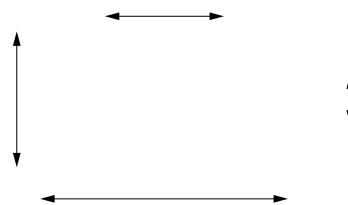

BCMA Series

Size 4520

Dimensions: [mm]

Electrical Properties:

Typical Electrical Characteristics:

Peel force of top cover tape:

Reel Dimension: [mm]

Packaging Quantity: