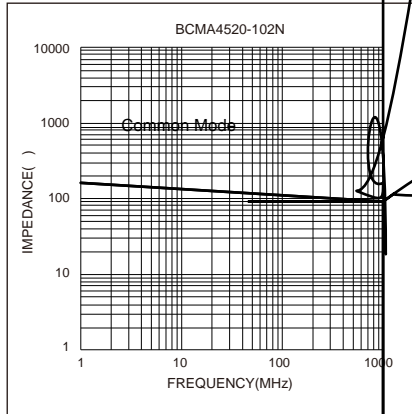

BCMA Series

Size 4520

Dimensions: [mm]

Electrical Properties:

Typical Electrical Characteristics:

Peel force of top cover tape:

Reel Dimension: [mm]

Packaging Quantity: