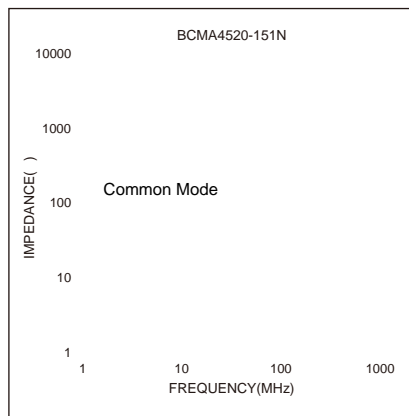

BCMA Series

Size 4520

Dimensions: [mm]

Electrical Properties:

Typical Electrical Characteristics:

Peel force of top cover tape:

Reel Dimension: [mm]

Packaging Quantity: