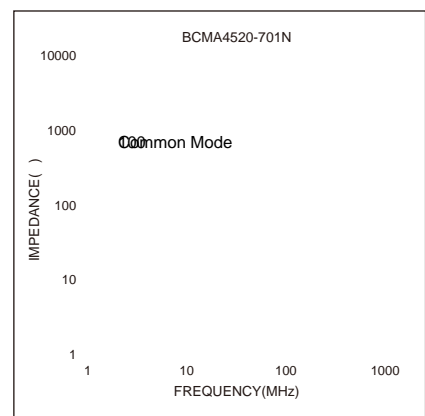

BCMA Series

Size 4520

Dimensions: [mm]

Electrical Properties:

Typical Electrical Characteristics:

Peel force of top cover tape:

Reel Dimension: [mm]

Packaging Quantity: