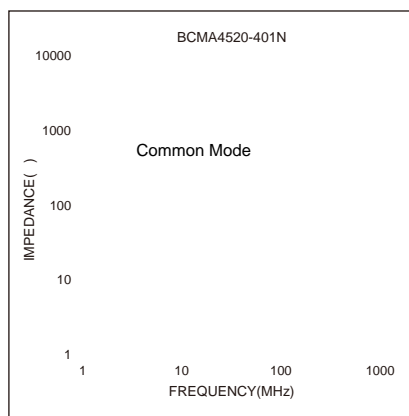

BCMA Series

Size 4520

Dimensions: [mm]

Electrical Properties:

Typical Electrical Characteristics:

Peel force of top cover tape:

Reel Dimension: [mm]

Packaging Quantity: