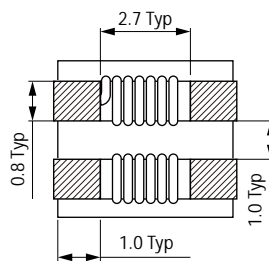

BCMA Series

Size 4520

Dimensions: [mm]

Electrical Properties:

Typical Electrical Characteristics:

Peel force of top cover tape:

Reel Dimension: [mm]

Packaging Quantity: