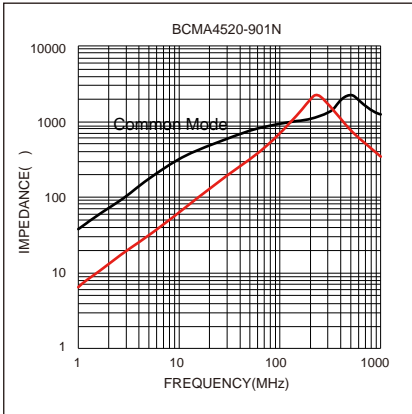

BCMA Series

Size 4520

Dimensions: [mm]

Electrical Properties:

Typical Electrical Characteristics:

Peel force of top cover tape:

Reel Dimension: [mm]

Packaging Quantity: